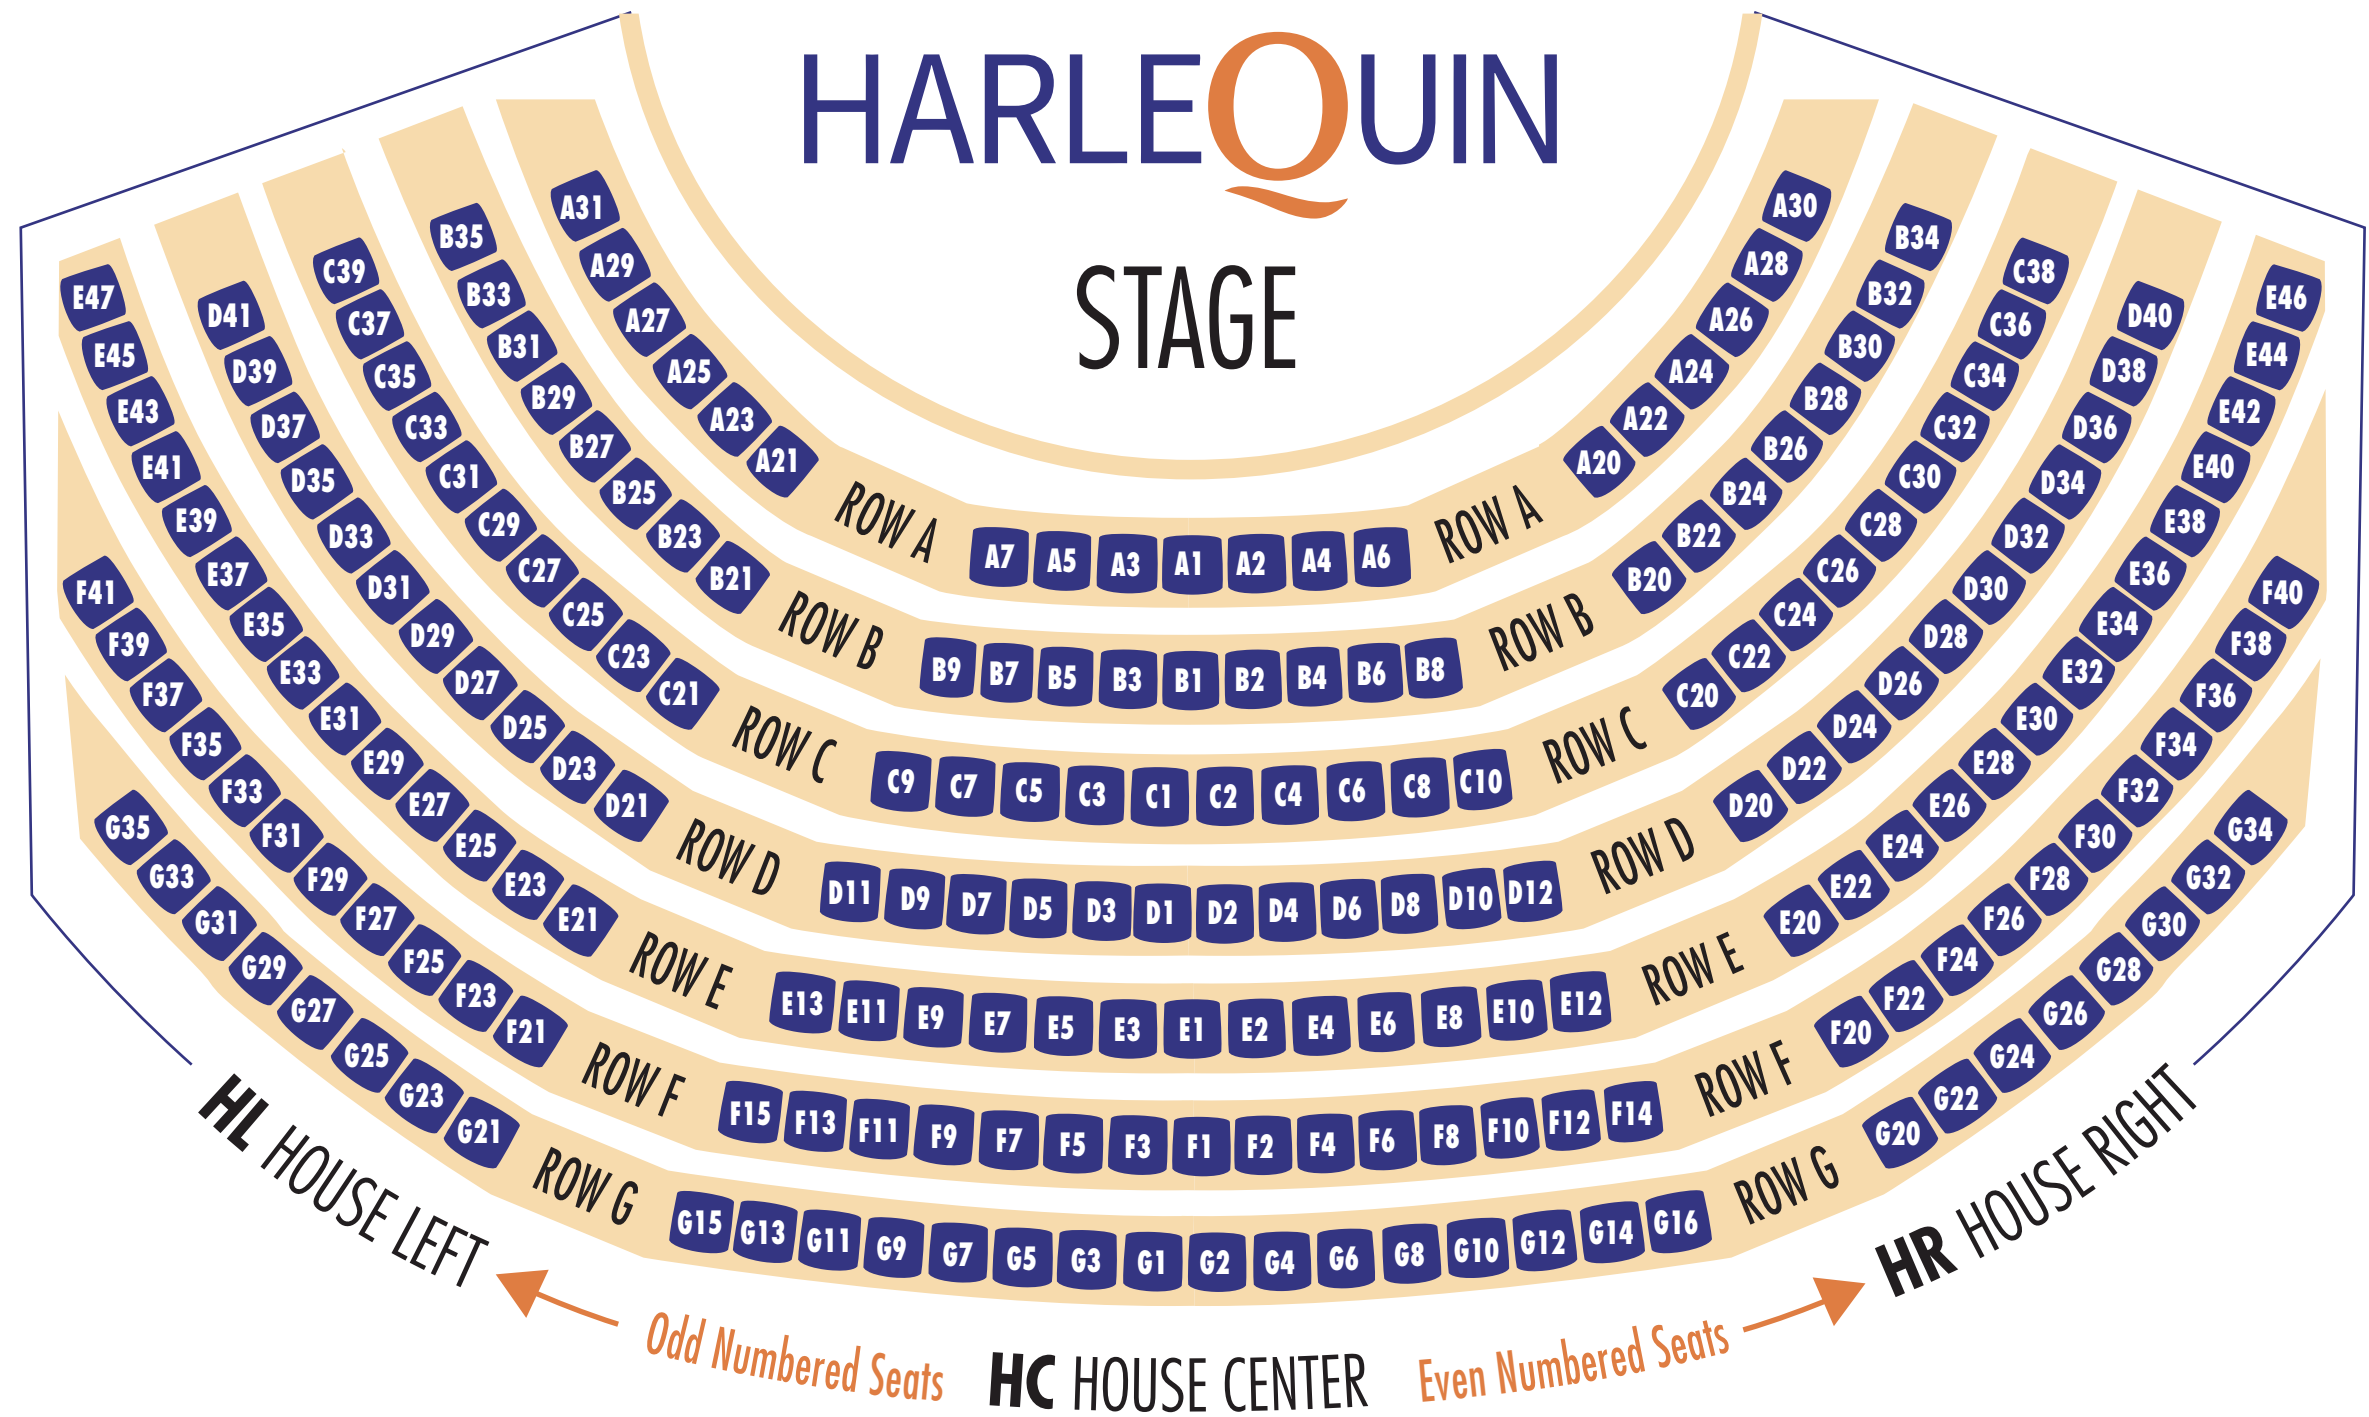

OUR MISSION

We seek to invigorate, educate, and empower our community And all people to feel more, think more, play more, and judge less through the mirror of real live theatre.

Thank you for supporting
Real. Live. Theatre.